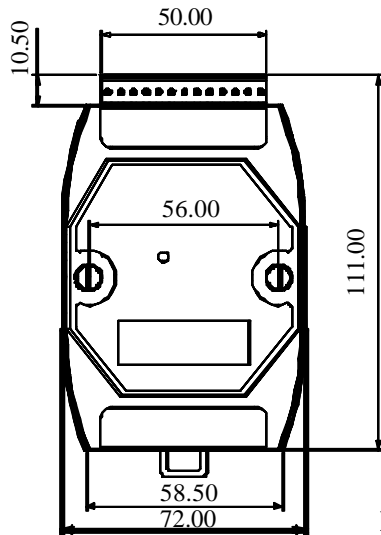

7000 Series Dimension

Back View

Side View

Top View

Unit : mm

From View

Stack Mounting

Din-Rail Mounting