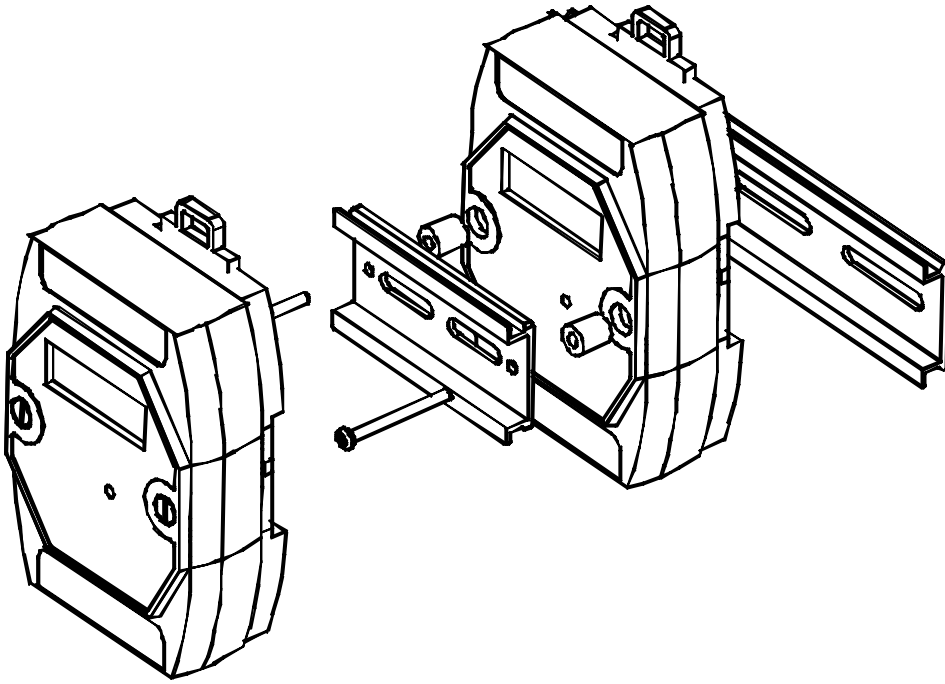

7000 Series Dimension

Back View

Side View

Top View

Unit : mm

From View

Stack Mounting

Din-Rail Mounting