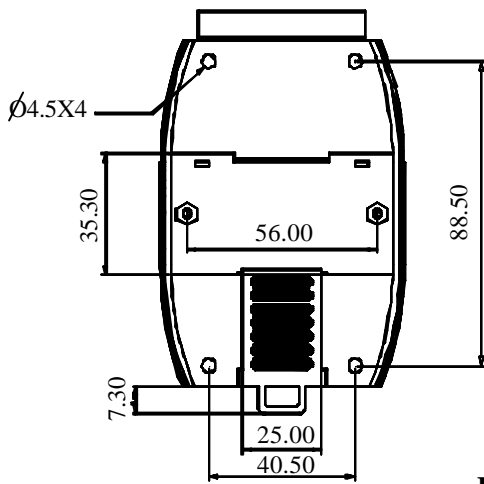

7000 Series Dimension

Back View

Side View

Top View

Unit : mm

From View

Stack Mounting

Din-Rail Mounting