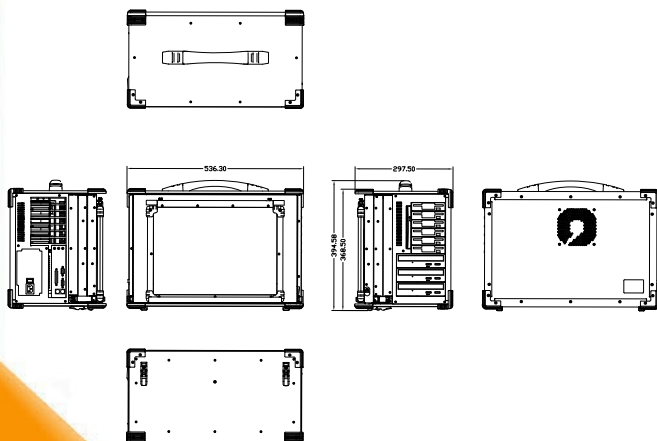

Features

- All-in-one design rugged portable computer
- Built-in 3x 21.5" LCD display support Full HD, 16.7M 1920x 1080 resolution
- Support ATX MB or EATX MB (4x 5.25", 2x 3.5" model)
- Offer 7-slot full-length expansion capability
- Creates a stretched desktop with a max. resolution of 5760x 1080 (3x 1920x 1080)
- Open an application on each display or span one across 3-Screens
- Experience Surround gaming by expanding supported 3D games
- Industrial Keyboard multi-language with touchpad
- PS2 650W Power supply, Auto switch
- Offer 3x 5.25", 6x 3.5" drive bay, 1 slim DVD-RW Option: 4x 5.25", 2x 3.5" drive bay, 1 slim DVD-RW
- Carrying case to manage portable PC with ease

Ordering Information

ARP693-21USAD

3x 21.5" LCD, 1920x 1080, 7-slot for ATX MB, 3x 5.25", 6x 3.5" slim DVD-RW, 650W PSU, 3x DVI/ HDMI interface, carrying case

ARP693-21USBD

3x 21.5" LCD, 1920x 1080, 7-slot for EATX MB, 4x 5.25", 2x 3.5" slim DVD-RW, 650W PSU, 3x DVI/ HDMI interface, carrying case

Specification

Model No	ARP693
Construction	Aluminum Construction with rubber corners
Motherboard	Support Standard ATX Motherboard Support EATX MB (4x 3.5", 2x 3.5" model)
Display	3x 21.5" LCD display, 1920x 1080 resolution, 16.7M
Slot	Offer 7 full-length expansion slots
VGA	AD conversion board 3 DVI/ HDMI outputs for 3 screens
Drive bay	Offer 3x 5.25", 6x 3.5" drive bay, 1 slim DVD-RW Option: 4x 5.25", 2x 3.5" drive bay, 1 slim DVD-RW
KB/MS	104-key industrial keyboard with touchpad
Power Supply	PS2 650W, auto switch
Speaker	Built-in amplified 2x 3W speakers
Dimension	536x 394x 297 mm (Wx Hx D)
Weight	22 kgs
Carrying Case	Padded carrying case with wheels